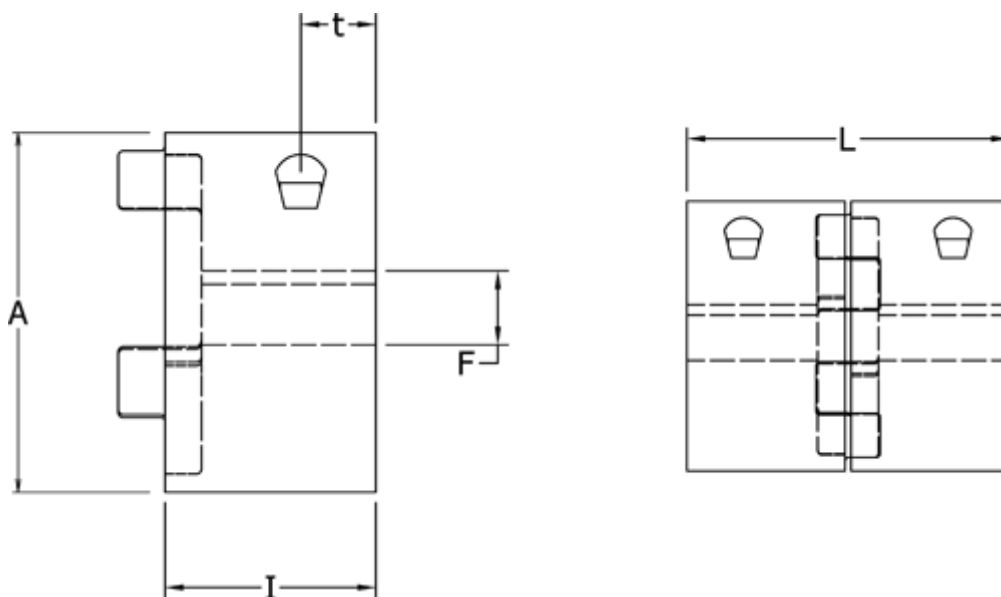

Data Sheet

Article number: 3335019M014

Description: Clamping Hub Klonex ES 19/24
ALU Aluminium, Bore 14H7 mm

Measures

A = 40
F = 14
I = 25
L = 66
t = 12.0